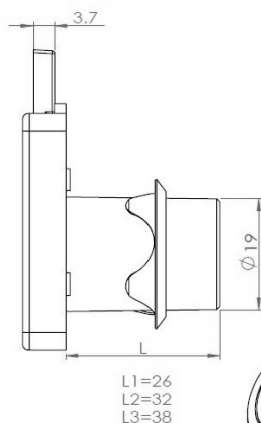

# PRODUCT SHEET

**Description:**

Rim Lock 850,  $\varnothing 19 \times 32$ mm, Drawer, NPL, Metal Keys SISO

**Item number:**

14.01.080-0

Units	Box	Carton	HS Code	Barcode
Pcs.	12	120	8301300000	 5704866032667