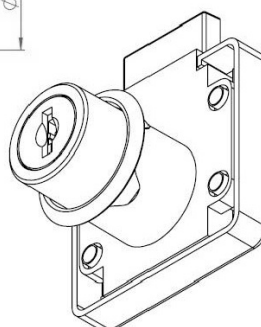

# PRODUCT SHEET

**Description:**

Rim Lock 850,  $\varnothing 19 \times 32$ mm, Drawer, NPL, Metal Keys SISO

**Item number:**

14.01.080-0

Units	Box	Carton	HS Code	Barcode
Pcs.	12	120	8301300000	 5704866032667