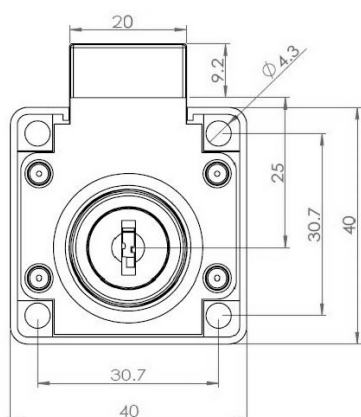

# PRODUCT SHEET

**Description:**

Rim Lock 850,  $\varnothing 19 \times 32$ mm, Drawer, NPL, Metal Keys SISO

**Item number:**

14.01.080-0

Units	Box	Carton	HS Code	Barcode
Pcs.	12	120	8301300000	 5704866032667